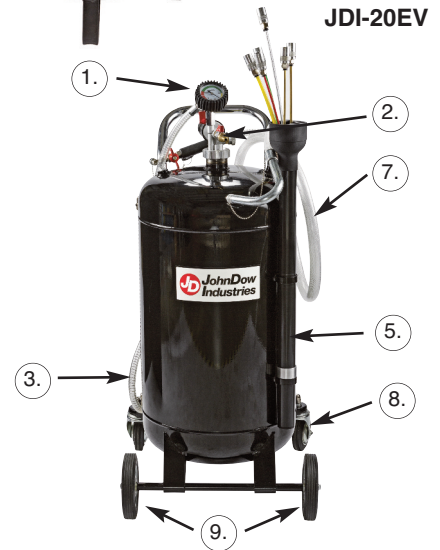

JohnDow Industries

6- and 20-Gallon Fluid Evacuators

JDI-6EV & JDI-20EV

Replacement Parts:

Item	Description	Qty	Model JDI-6EV
1	Vacuum Gauge	1	6EV-1
2	Venturi Vacuum Generator	1	6EV-2
3	Suction Hose	1	6EV-3
4	Sight Glass (Not Shown)	1	S-KIT
5	Probe Tube	1	6EV-6
6	Probe Link	1	N/A
7	Evacuation Hose	1	20DCE-2
8	Casters	2	N/A
9	Fixed Wheel	2	20DCE-7

Item	Description	Qty	Model JDI-20EV
1	Vacuum Gauge	1	6EV-1
2	Venturi Vacuum Generator	1	6EV-2
3	Suction Hose	1	6EV-3
4	Sight Glass	1	S-KIT
5	Probe Tube	1	6EV-6
6	Probe Link	1	N/A
7	Evacuation Hose	1	20DCE-2
8	Casters	2	20DCE-3
9	Fixed Wheel	2	20DCE-7

Replacement Probes:

Description	Part No.
Differential Probe Adapter	N/A
Flexible Probe 3/16" x 27" (5 x 700 mm)	PR5-700 (Red)
Flexible Probe 9/16" x 27" (6 x 700 mm)	PR6-700 (Green)
Flexible Probe 3/16" x 41" (7 x 1000 mm)	PR7-1000 (Clear)
Flexible Probe 13/16" x 59" (8 x 1500 mm)	PR8-1500 (Yellow)
Flexible Probe 11/16" x 27" (8 x 700 mm)	PR8-700 (Yellow)
Metal Probe 3/16" x 27" (5 x 700 mm)	PRM6-700
Metal Probe 9/16" x 27" (6 x 700 mm)	PRM6-700
BMW Adapter	ADP-BMW
Mercedes Adapter	ADP-MCD
Volkswagen Adapter	ADP-VW