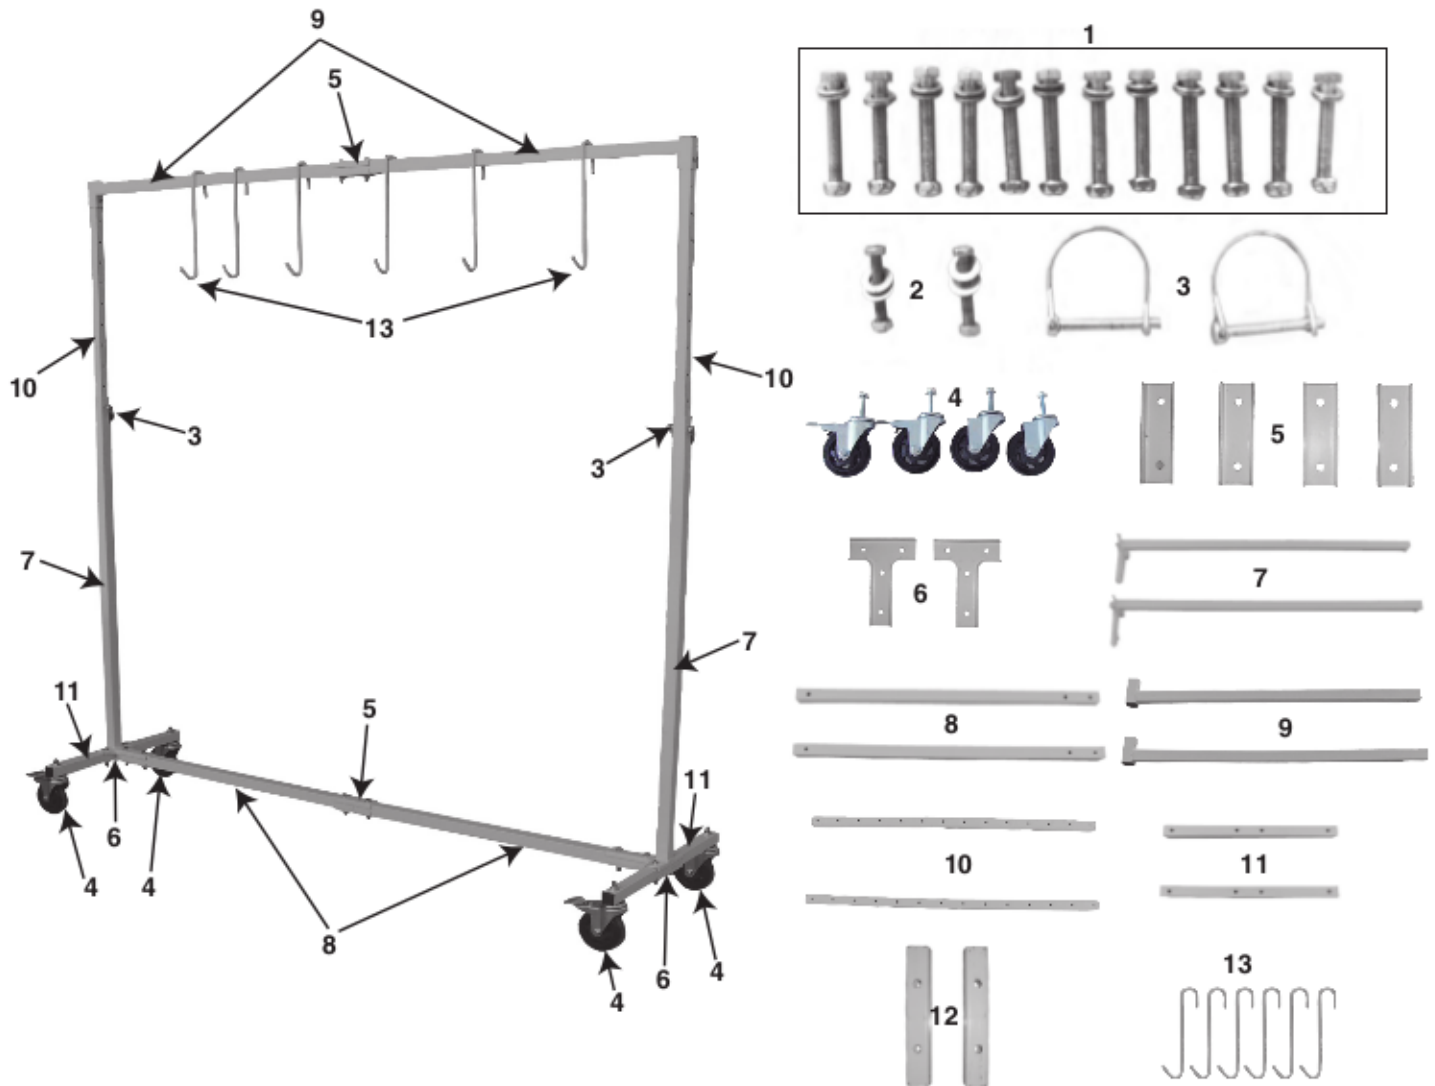

**Astro Pneumatic  
Tool Company**

372 Old US Highway 52 South  
Mount Airy, NC 27030

Model:

**7306**

Product Type:

**ADJUSTABLE 7 FOOT  
PAINT HANGER**

Call 1.800.221.9705 for questions concerning performance of the product or other inquiries.

**PARTS BREAKDOWN**

**Parts List**

Index No.	Part No.	Description	Qty	Index No.	Part No.	Description	Qty
1	7306-01	Long Bolt Assembly	12	8	7306-08	Bottom Frame	2
2	7306-02	Short Bolt Assembly	2	9	7306-09	Top Frame	2
3	7306-03	Adjusting Pin	2	10	7306-10	Adjusting Frame	2
4	7306-04	Caster Assembly	4	11	7306-11	Frame Axle	2
5	7306-05	2-Hole Frame Bracket Clamp	4	12	7306-12	Frame Support Insert	2
6	7306-06	4-Hole T Bracket Clamp	2	13	7306-13	Hanging Hooks	6
7	7306-07	Main Frame	2				